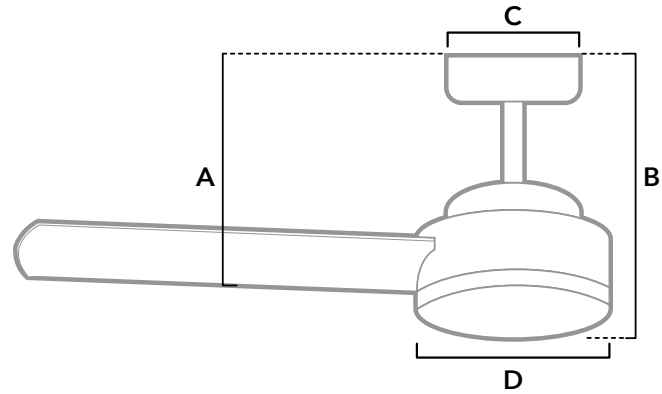

## DIMENSIONS

Measured in inches

- A. 7.65
- B. 9.66
- C. 6.69
- D. 8.74

**52401** | Matte Black Body with Matte Black Blades

## FAN SPECIFICATIONS

Motor Type	Reversible	Wire Length	Control Type	Downrod	Location	Blade #	Add'l Sizes
AC	YES	8" Low Profile	Wall Control	N/A	Indoor	3	44"